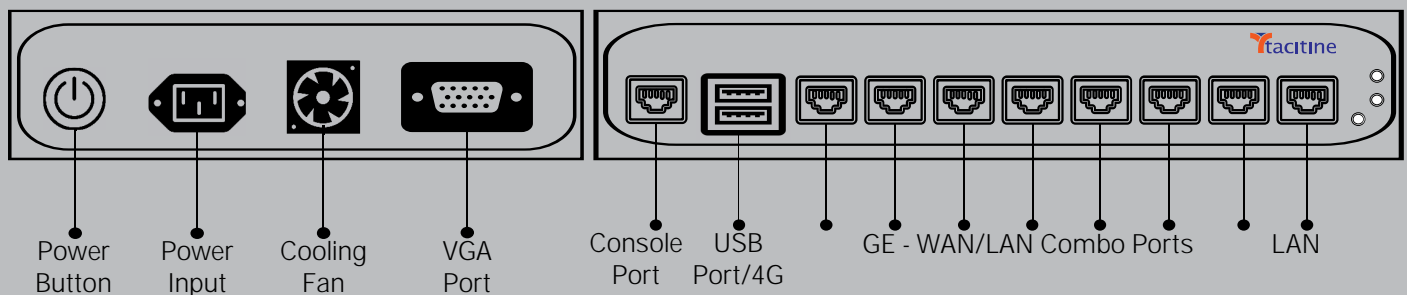

Unified Threat Management

Extended
Ports
With
Vigorous
Security
And
Ascendable
Users

EN6200-Prime is designed keeping in mind the requirement of pay as you grow model which is most required for the current market conditions.

EN6200 Prime's scalability feature ensures 60% saving on capex cost on new UTM purchase when the organization grows 2x on their user numbers.

Tacitine UTM's inbuilt logs and elaborated reports on every configured features make EN6200 Prime not just a UTM box, instead it is informative, proactive on security breaches, easy to use and provides complete control of the network.

In addition to UTM features, Prime Series are equipped with AAA Hotspot features for individual user control on both wired and wireless network.

Prime Series supports 3G/4G dongles and hotspot along with multiple wired internet connections for auto failover and load balancing.