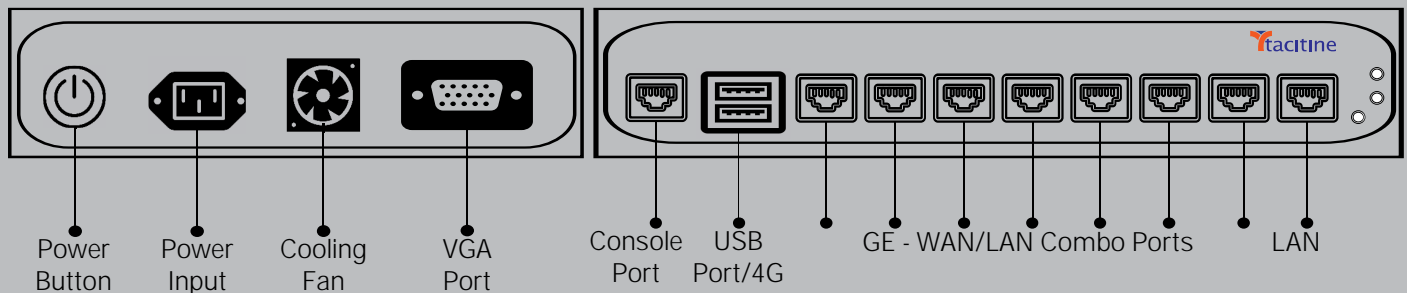

Unified Threat Management

Extended
Ports
With
Vigorous
Security
And
Ascendable
Users

EN6200-Prime is designed keeping in mind the requirement of pay as you grow model which is most required for the current market conditions.

EN6200 Prime's scalability feature ensures 60% saving on capex cost on new UTM purchase when the organization grows 2x on their user numbers.

Tacitine UTM's inbuilt logs and elaborated reports on every configured features make EN6200 Prime not just a UTM box, instead it is informative, proactive on security breaches, easy to use and provides complete control of the network.

In addition to UTM features, Prime Series are equipped with AAA Hotspot features for individual user control on both wired and wireless network.

Prime Series supports 3G/4G dongles and hotspot along with multiple wired internet connections for auto failover and load balancing.