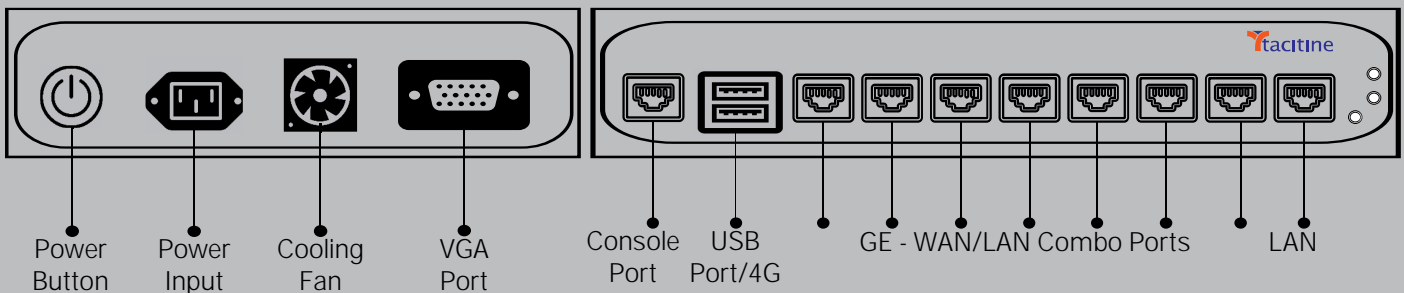

Unified Threat Management

Extended
Ports
With
Vigorous
Security
And
Ascendable
Users

EN6200-Prime is designed keeping in mind the requirement of pay as you grow model which is most required for the current market conditions.

EN6200 Prime's scalability feature ensures 60% saving on capex cost on new UTM purchase when the organization grows 2x on their user numbers.

Tacitine UTM's inbuilt logs and elaborated reports on every configured features make EN6200 Prime not just a UTM box, instead it is informative, proactive on security breaches, easy to use and provides complete control of the network.

In addition to UTM features, Prime Series are equipped with AAA Hotspot features for individual user control on both wired and wireless network.

Prime Series supports 3G/4G dongles and hotspot along with multiple wired internet connections for auto failover and load balancing.