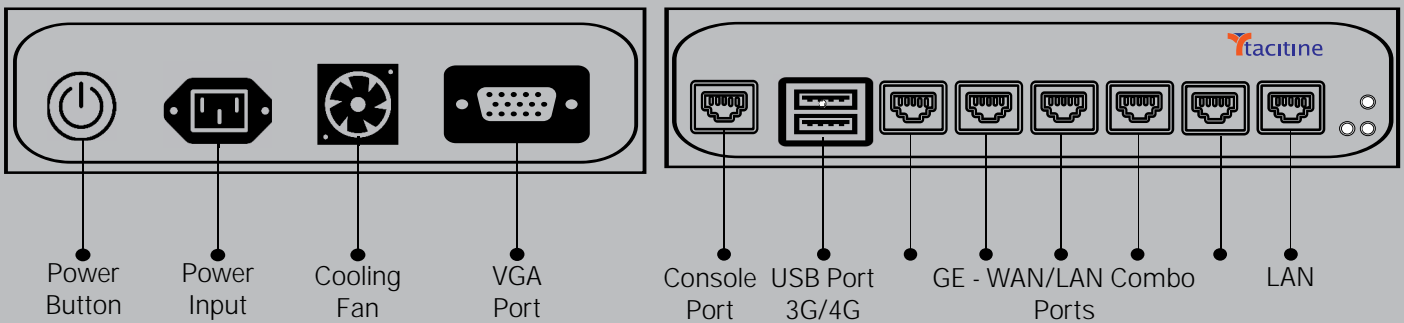

Unified Threat Management

Vigorous
On
Security
Ascendable
On
Users

EN6200-Prime is designed keeping in mind the requirement of pay as you grow model which is most required for the current market conditions.

Compared to the other product's Tacitine moved one step ahead of providing a comprehensive solutions to meet customer IT needs on seamless failover between the private cloud and alternate Internet connection, secure branch connectivity with 100% uptime and remote manageability coupled with 2x scalability.

EN6200 Prime's scalability feature ensures 60% saving on capex cost on new UTM purchase when the organization grows 2x on their user numbers.

Tacitine UTM's inbuilt logs and elaborated reports on every configured features make EN6200 Prime not just a UTM box, instead it is informative, proactive on security breaches, easy to use and provides complete control of the network.

In addition to UTM features, Prime Series are equipped with AAA Hotspot features for individual user control on both wired and wireless network.

Prime Series supports 3G/4G dongles and hotspot along with multiple wired internet connections for auto failover and load balancing.

EN6200 Prime Series are versatile, scalable, robust and rack mountable.